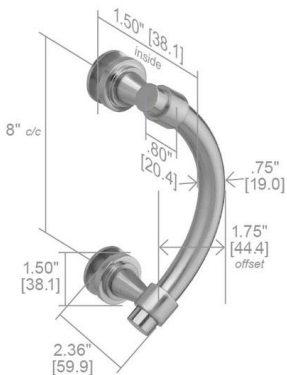

L.30.113 8" c/c Single Pull

portals™
luxury hardware & accessories

ph 816.942.7413 fx 816.942.7414